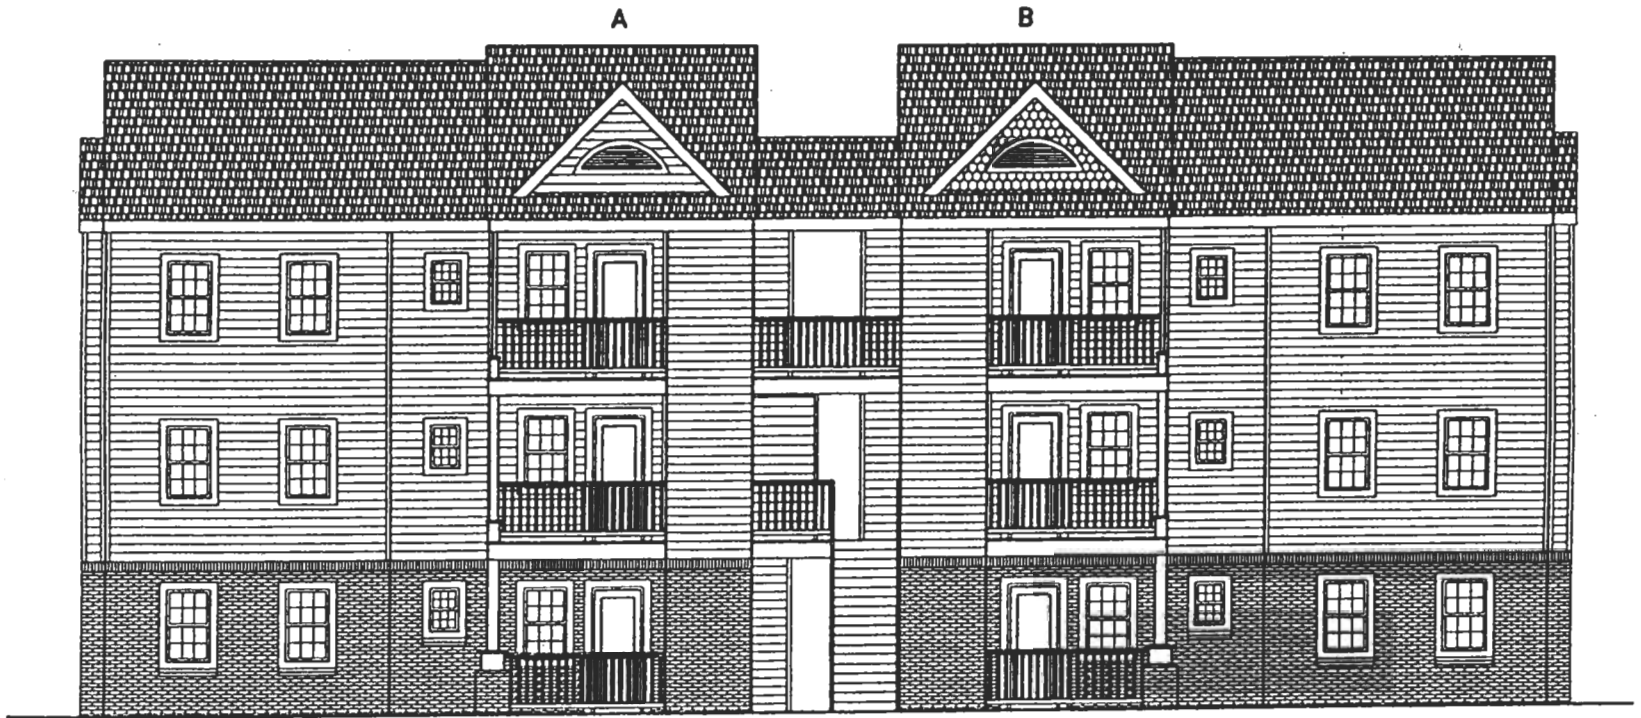

THE STATION AT NORGE

TYPICAL SIDE ELEVATION 1
SCALE: 1/4"=1'-0"

THE STATION AT NORGE

TYPICAL SIDE ELEVATION 2
SCALE: 1/4"=1'-0"

THE STATION AT NORGE

TYPICAL SIDE ELEVATION 3
SCALE: 1/4"=1'-0"

THE STATION AT NORGE

TYPICAL SIDE ELEVATION 4
SCALE: 1/4"=1'-0"

THE STATION AT NORGE

TYPICAL SIDE ELEVATION 5
SCALE: 1/4"=1'-0"

THE STATION AT NORGE

TYPICAL SIDE ELEVATION 6

SCALE: 1/4"=1'-0"