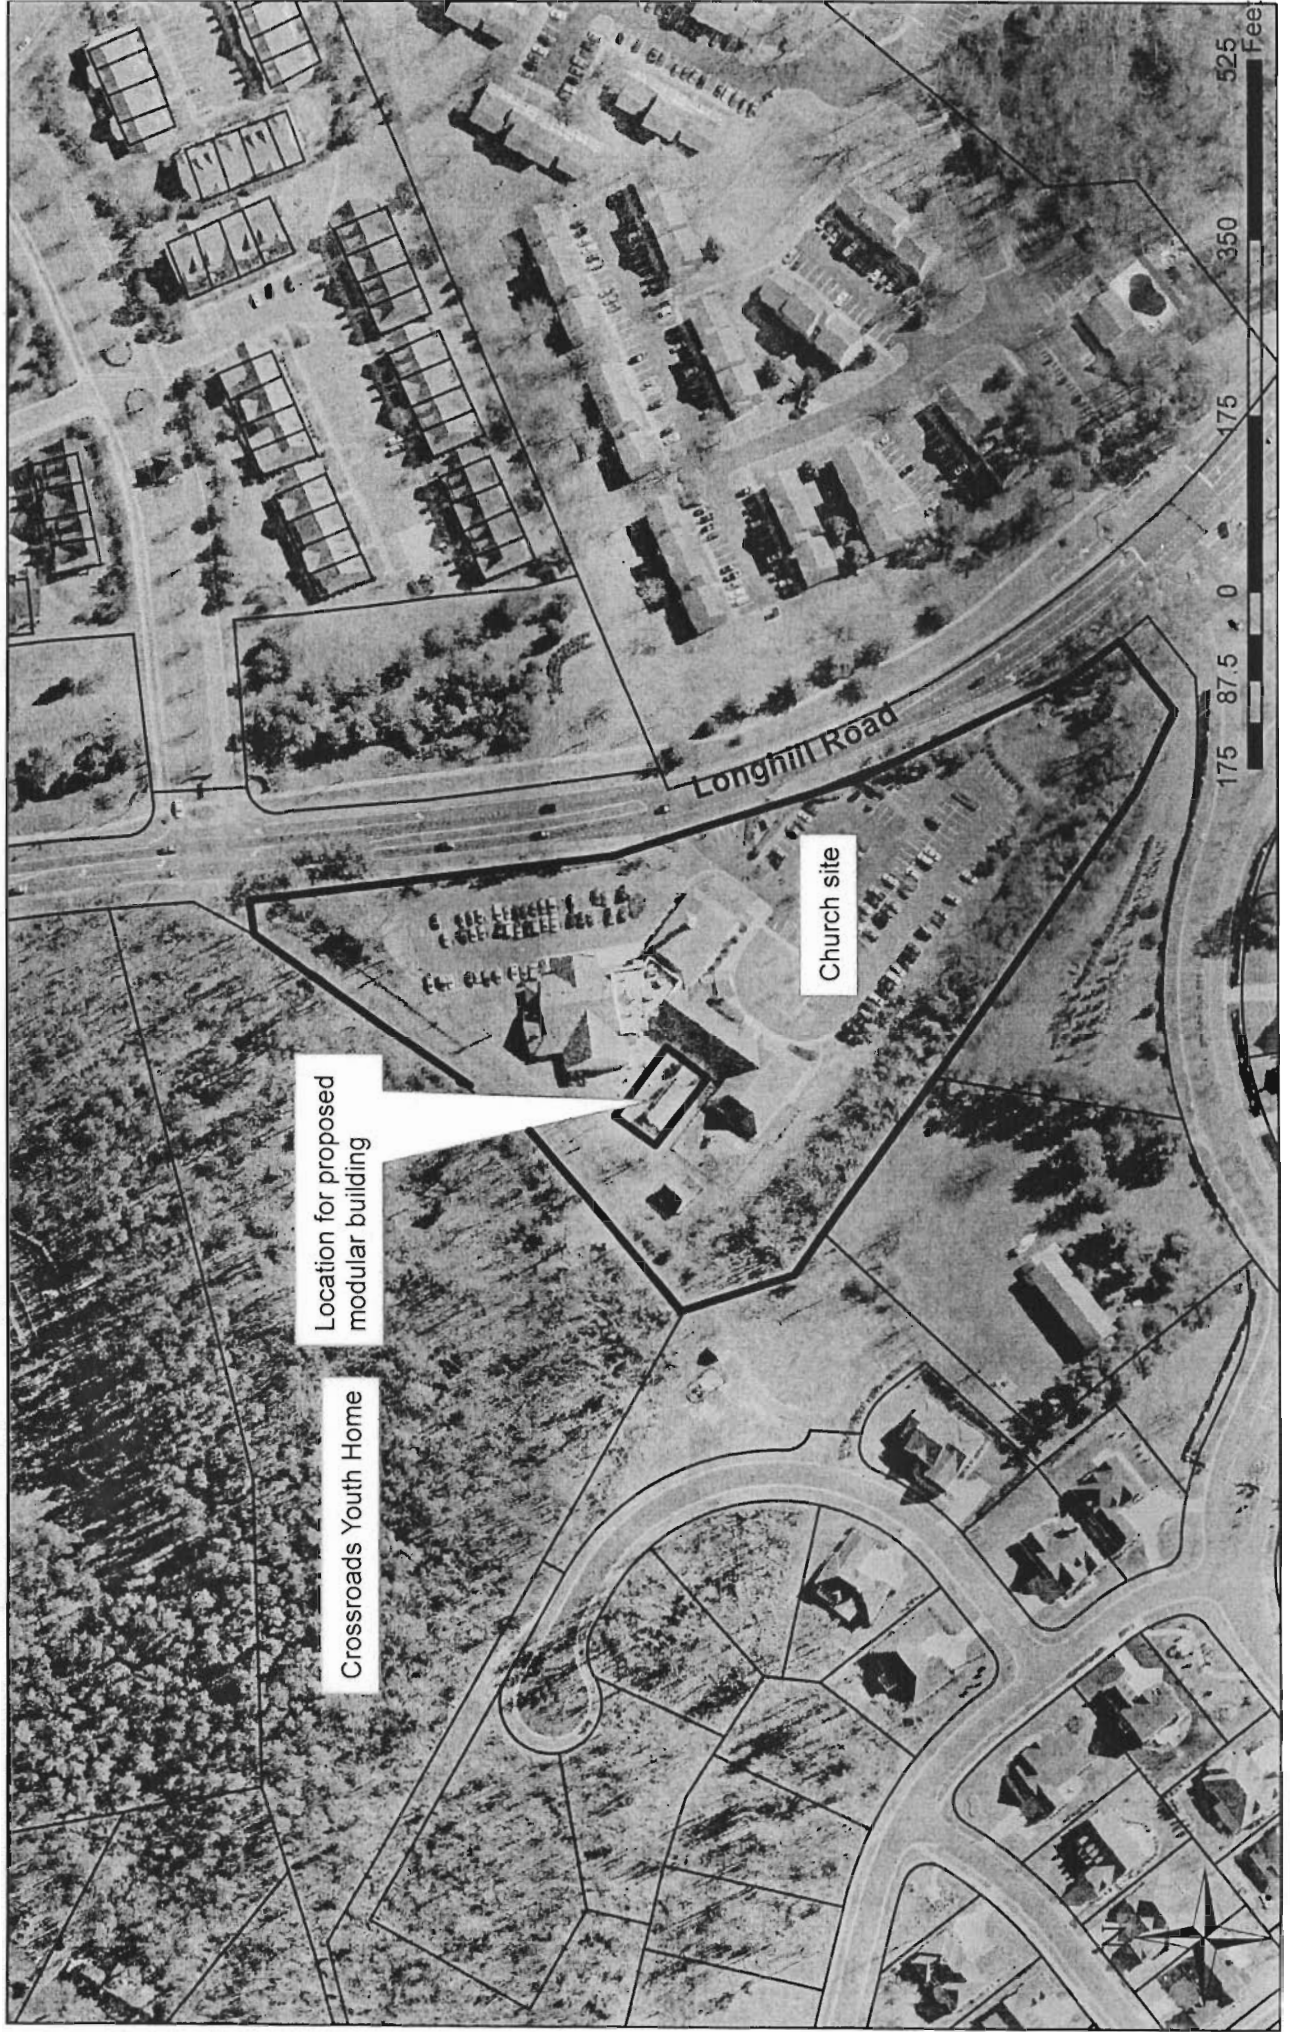

SUP-19-07

King of Glory Lutheran Church

SUP-19-07 (Exhibit 1)

11/13/19
1003 124
- 10/1/19

Similar Example of Proposed New Modular Building. Siding and roofing materials will match the existing main church building