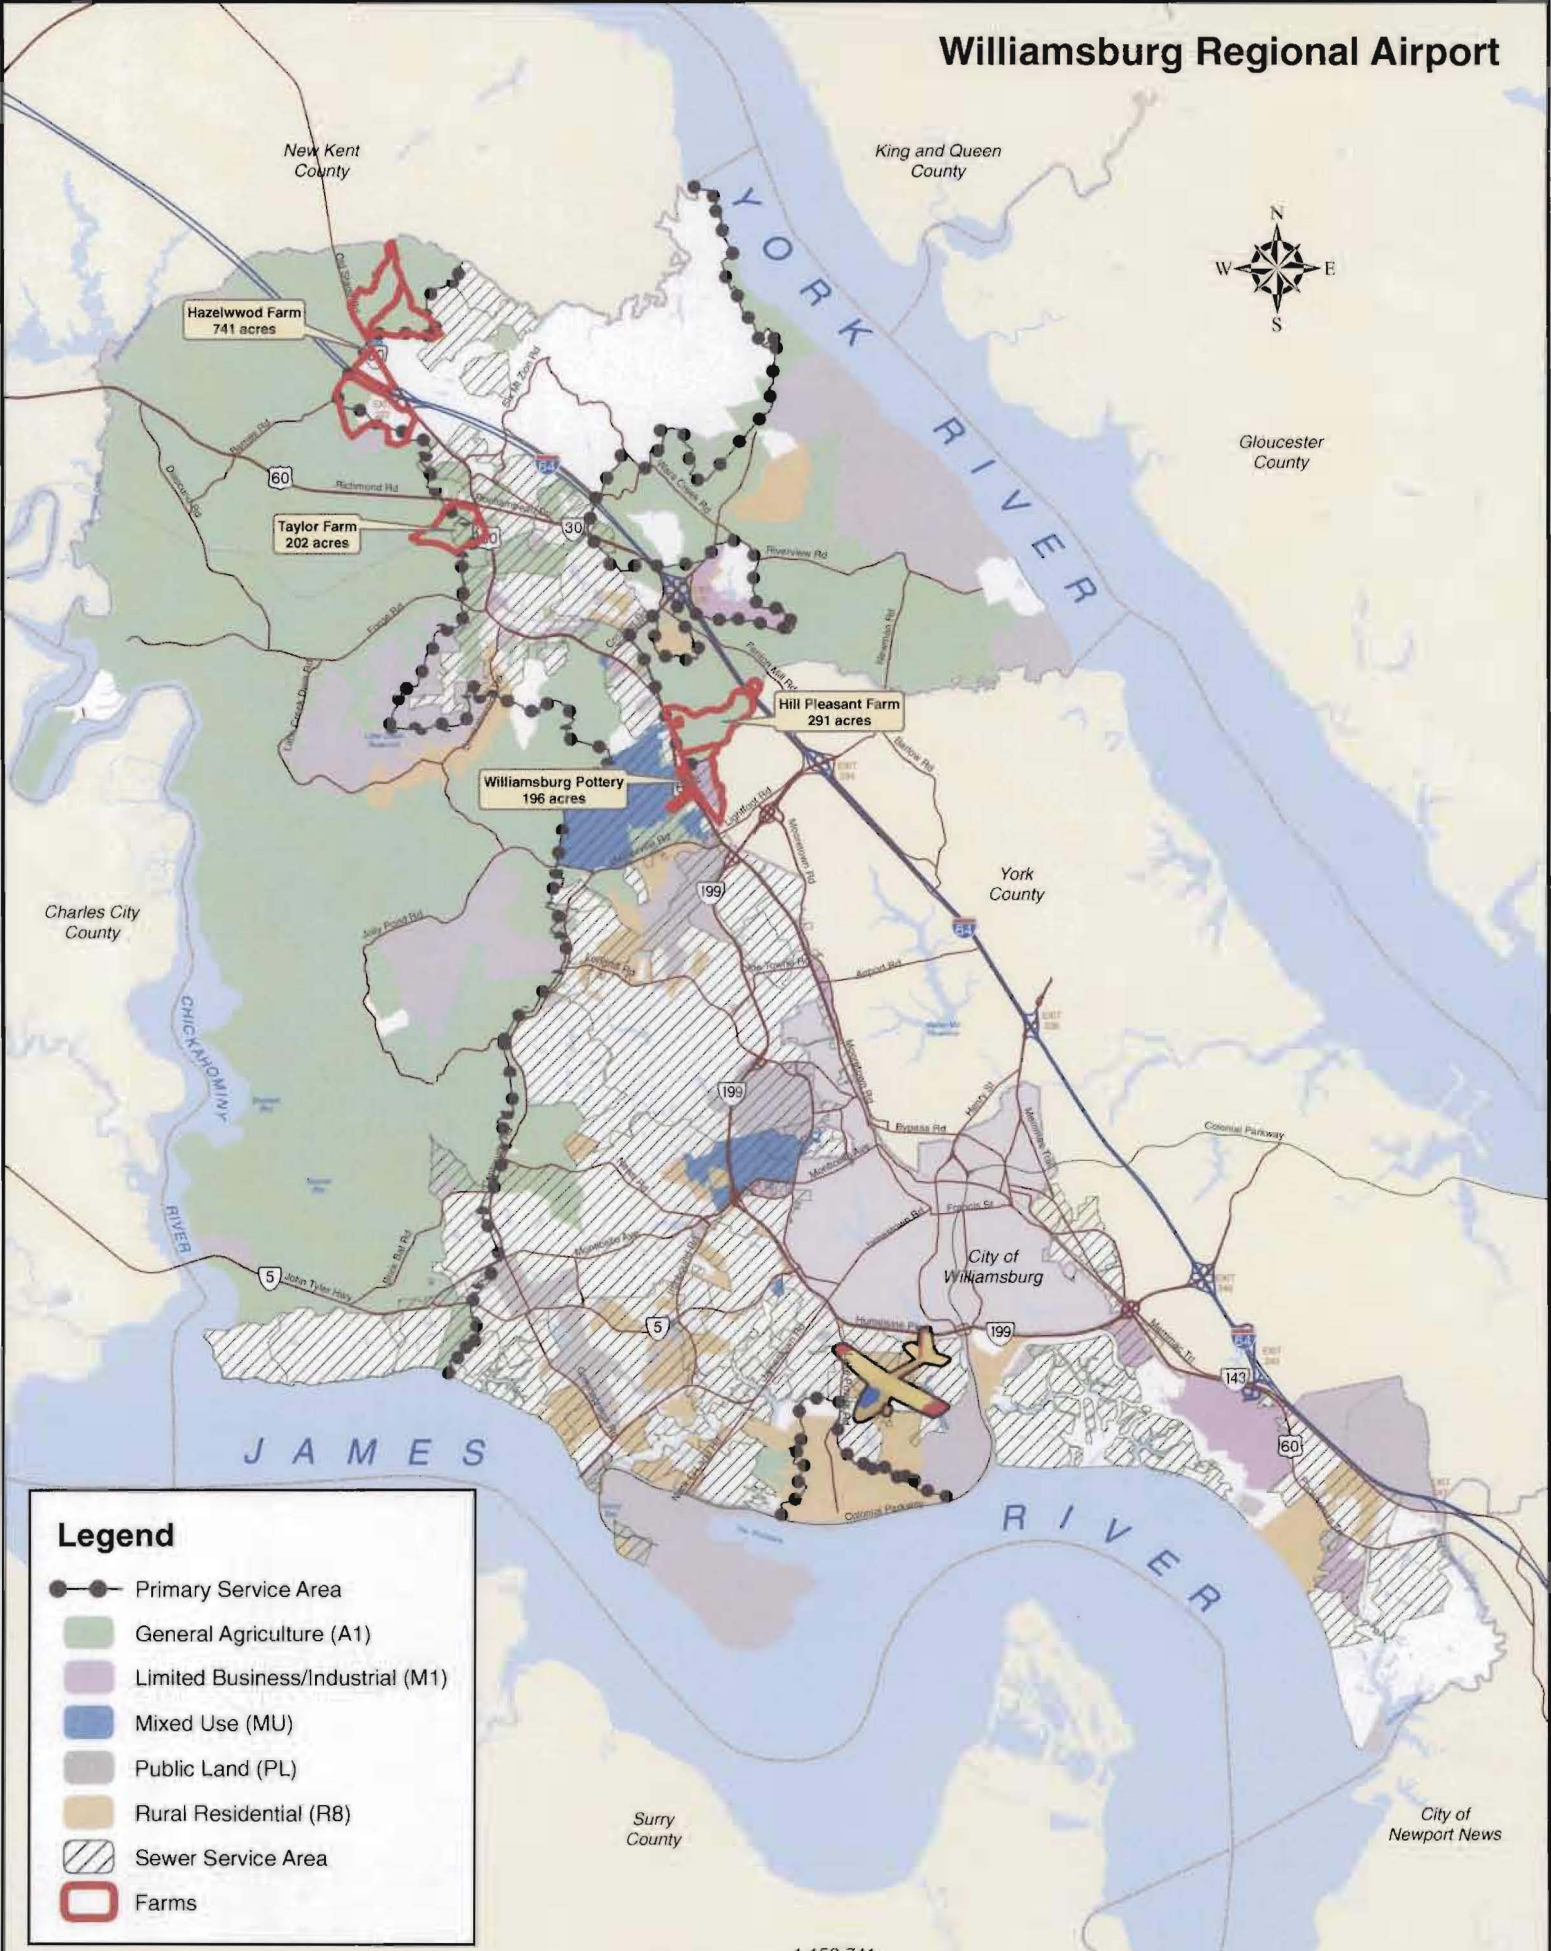

Williamsburg Regional Airport

Hazelwood Farm
741 acres

Taylor Farm
202 acres

Hill Pleasant Farm
291 acres

Williamsburg Pottery
196 acres

York County

City of Williamsburg

JAMES RIVER

RIVER

Surry County

City of Newport News

Legend

- Primary Service Area
- General Agriculture (A1)
- Limited Business/Industrial (M1)
- Mixed Use (MU)
- Public Land (PL)
- Rural Residential (R8)
- Sewer Service Area
- Farms

1:153,741
1 inch = 12,812 feet