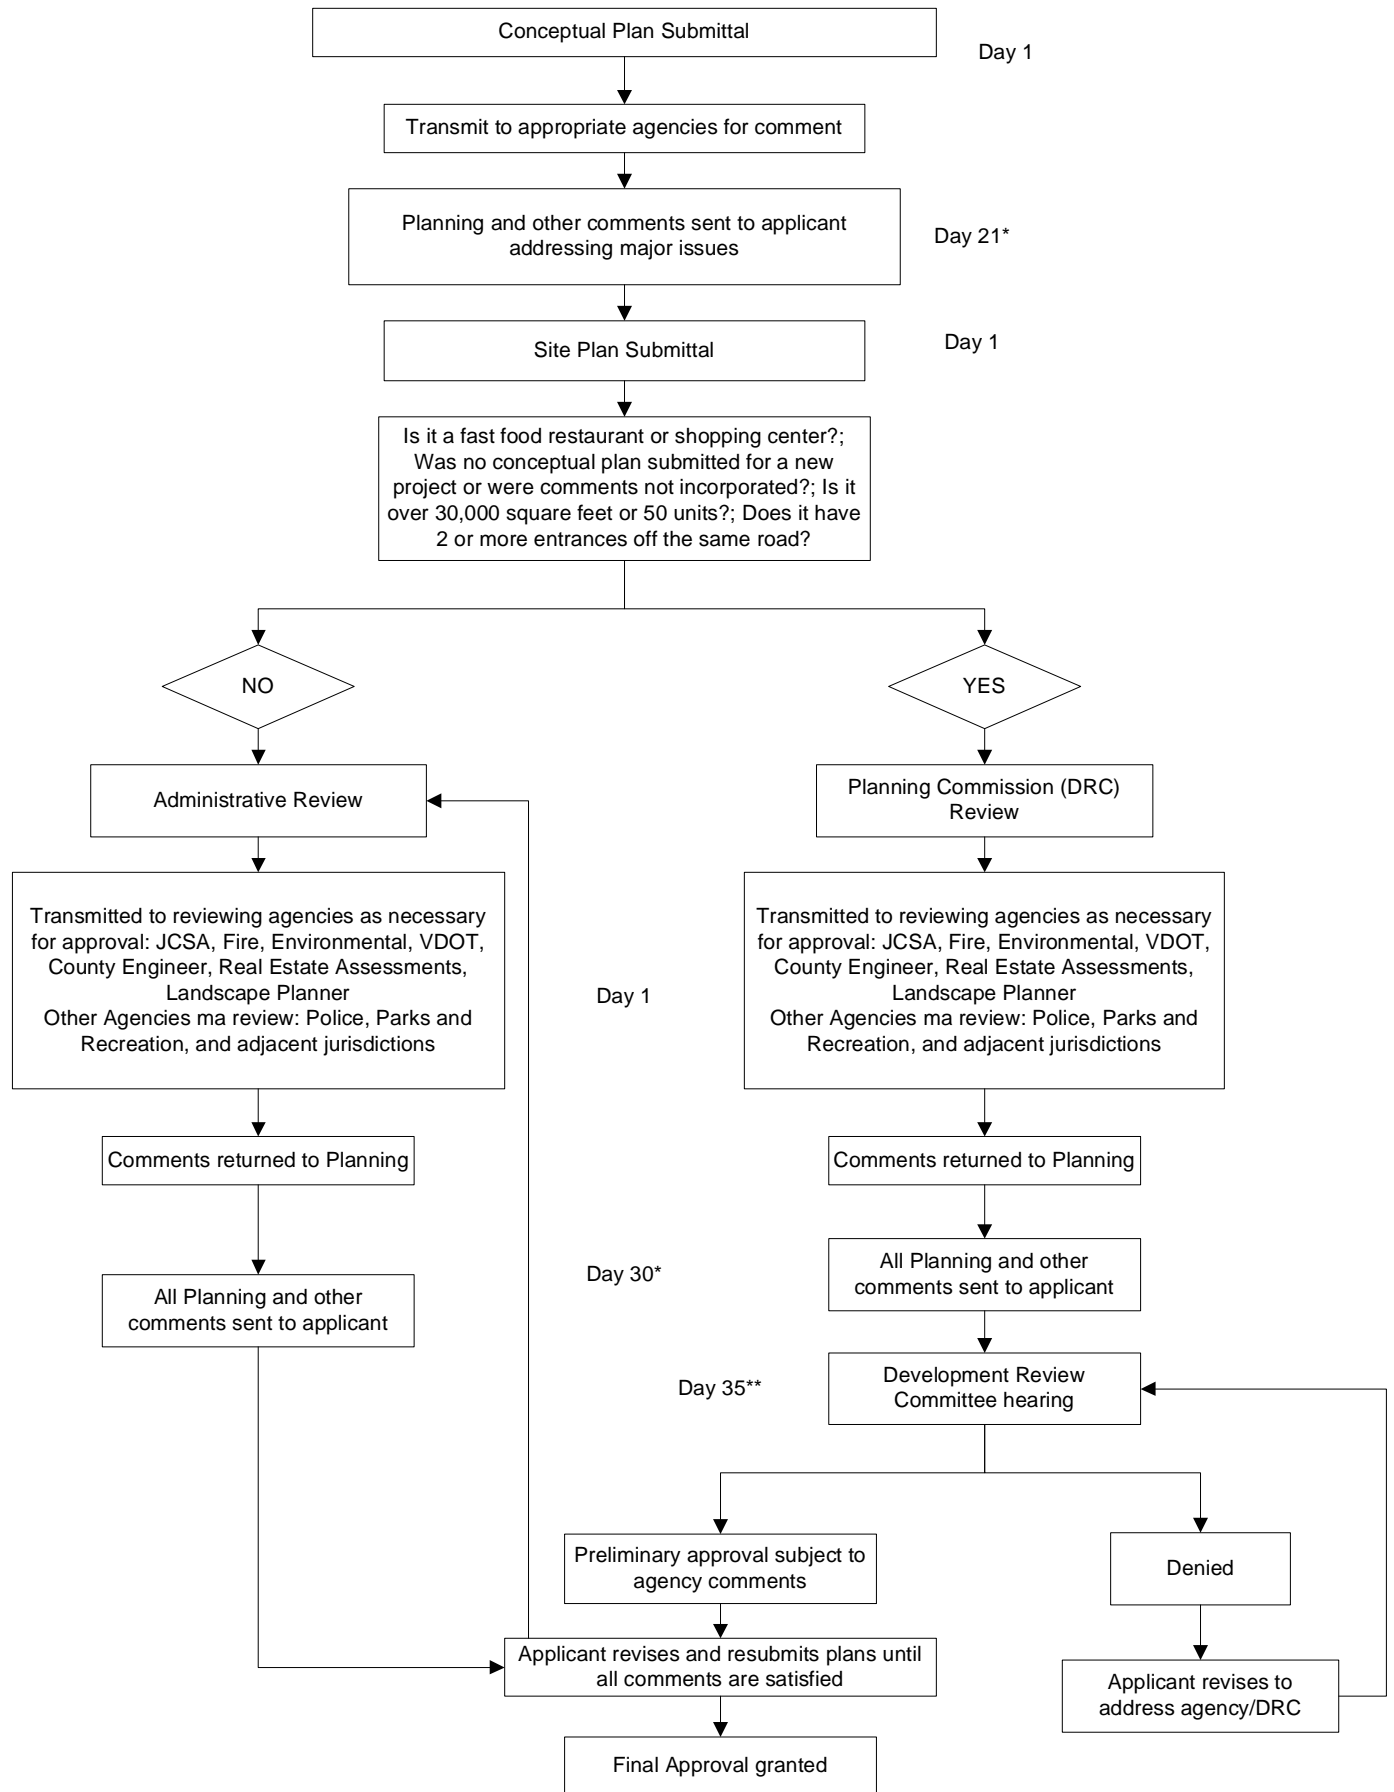

Site Plan Review Process

*All review times listed reflect the maximum. Comments are often sent before these cut-offs.

**Reflects 5-week submittal deadline to DRC meeting