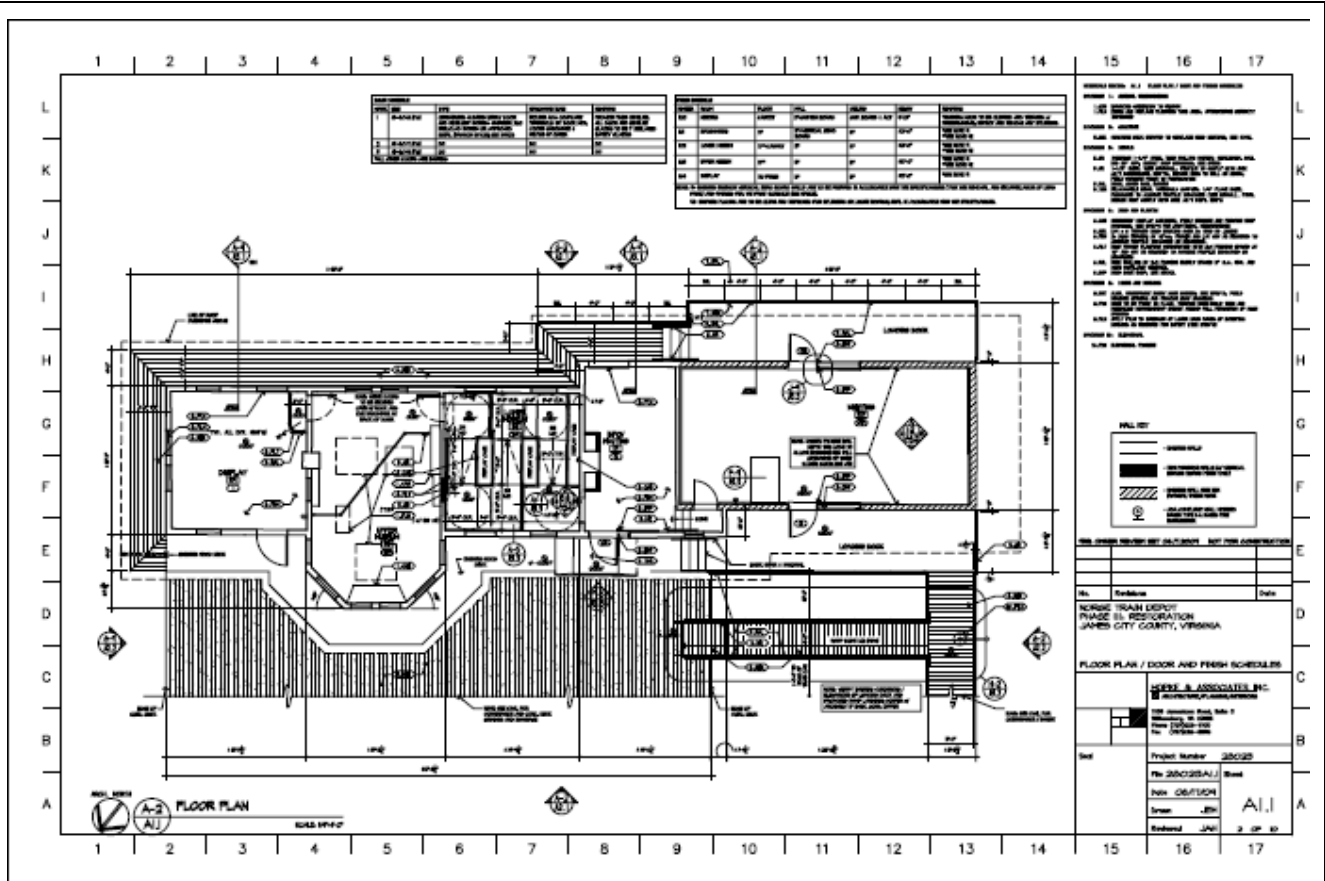

**PROJECT PHOTOS:**

Front Elevation View, Depot Phase II Exterior Restoration complete.

Depot Phase II Exterior Restoration complete. Fill dirt donated and site rough graded.

**PHASE III – INTERIOR RESTORATION CONCEPTUAL PLANS:**

Preliminary Layout of Interior Restoration (Phase III)

**PHASE III – INTERIOR RESTORATION CONCEPTUAL PLANS (Con't):**

**Preliminary Layout Ramp and Railings to the Meeting Room (Phase III)**