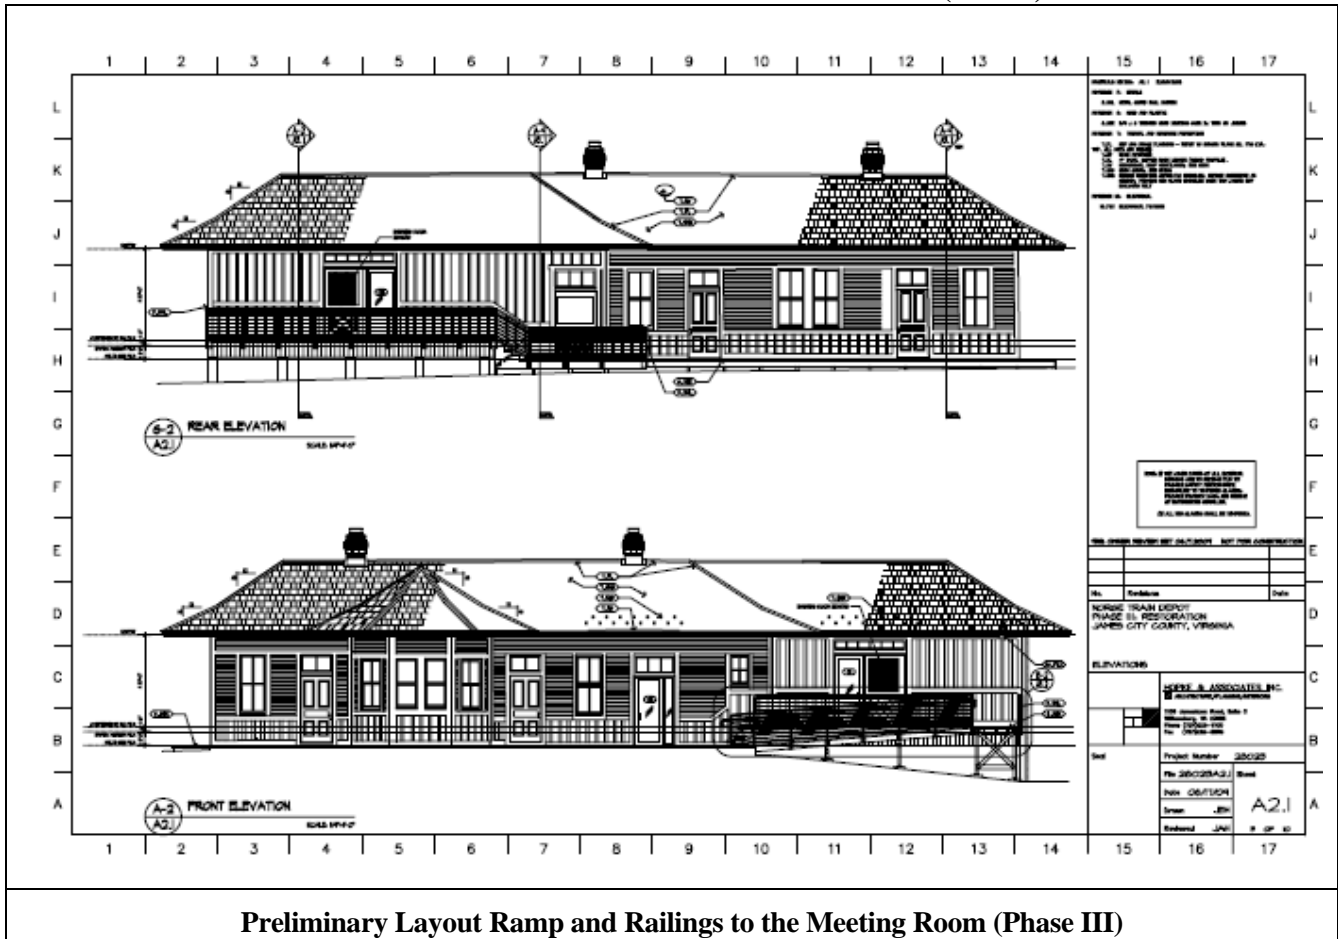

**PROJECT PHOTOS:**

Front Elevation View, Depot Phase II Exterior Restoration complete.

Depot Phase II Exterior Restoration complete. Fill dirt donated and site rough graded.

**PHASE III – INTERIOR RESTORATION CONCEPTUAL PLANS:**

Preliminary Layout of Interior Restoration (Phase III)

**PHASE III – INTERIOR RESTORATION CONCEPTUAL PLANS (Con't):**

**Preliminary Layout Ramp and Railings to the Meeting Room (Phase III)**