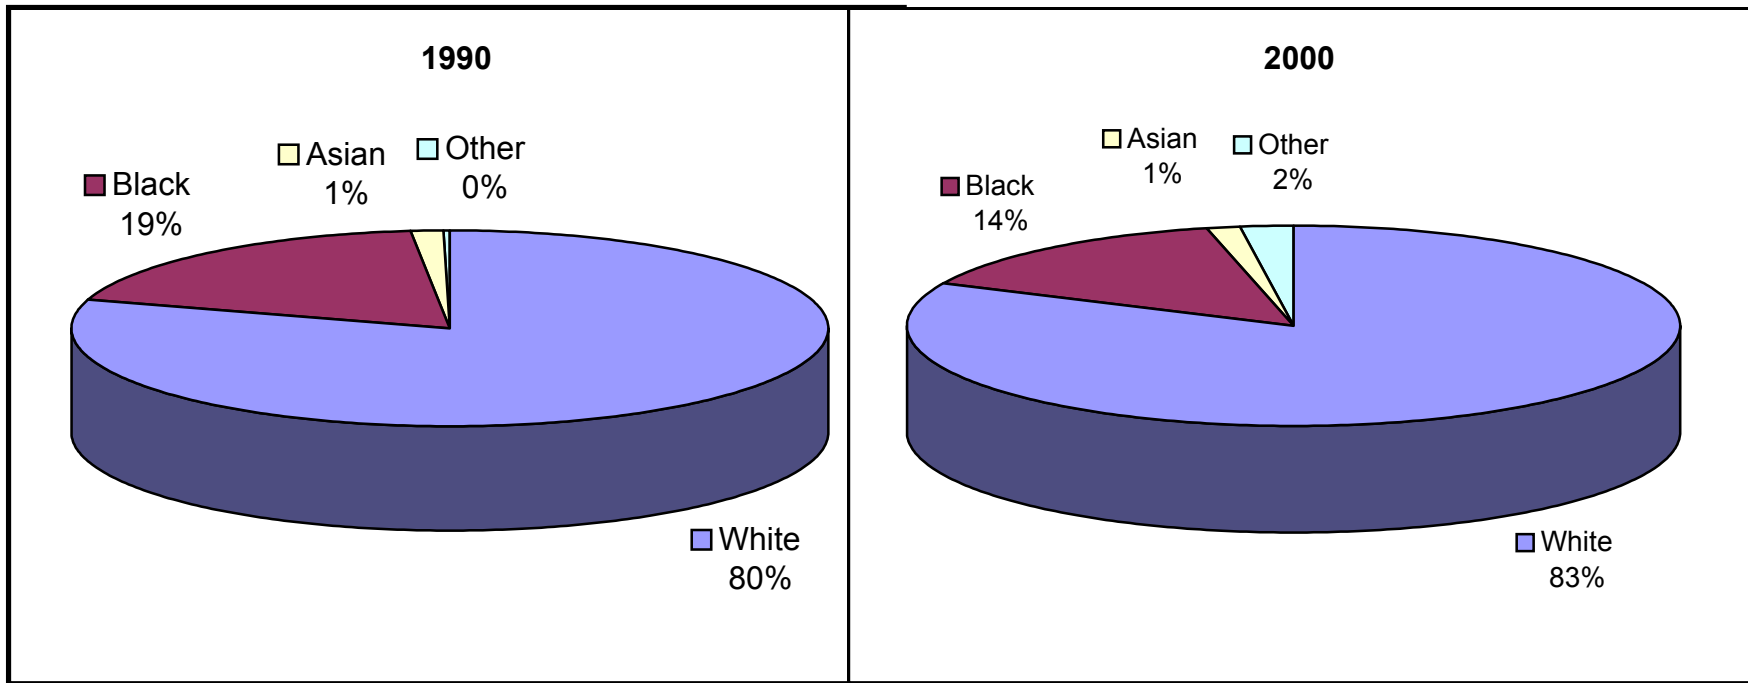

JAMES CITY COUNTY - RACIAL COMPARISON

	<u>White</u>	<u>Black</u>	<u>Asian</u>	<u>Other</u>	<u>Total</u>
1990	27,804	6,460	452	143	34,859
2000	39,467	6,910	702	1,023	48,102

Notes:

1. Source: U.S. Census.