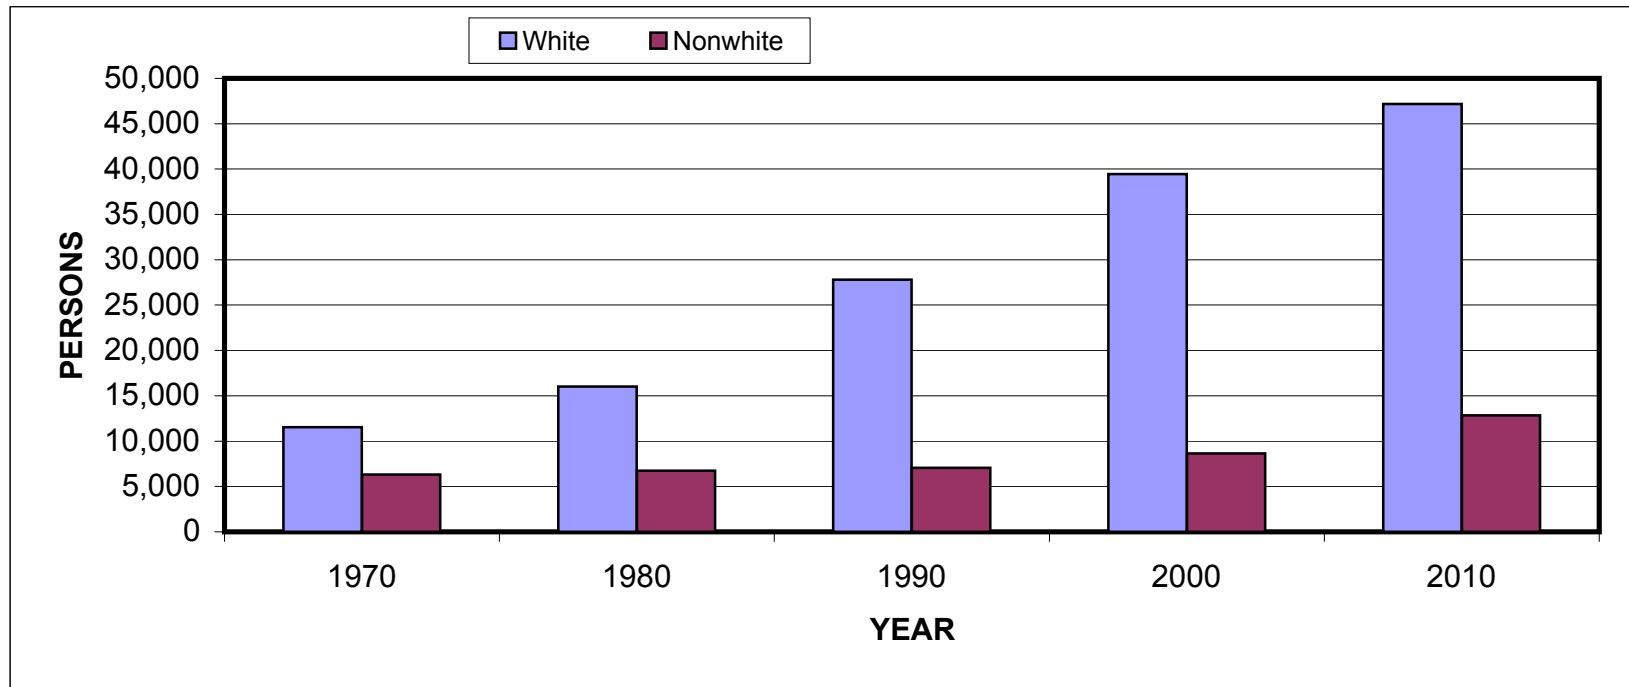

JAMES CITY COUNTY - RACIAL COMPARISON PROJECTIONS

	White	Nonwhite	Total
1970	11,547	6,306	17,853
1980	16,035	6,728	22,763
1990	27,804	7,055	34,859
2000	39,467	8,635	48,102
2010	47,168	12,833	60,001

Notes: