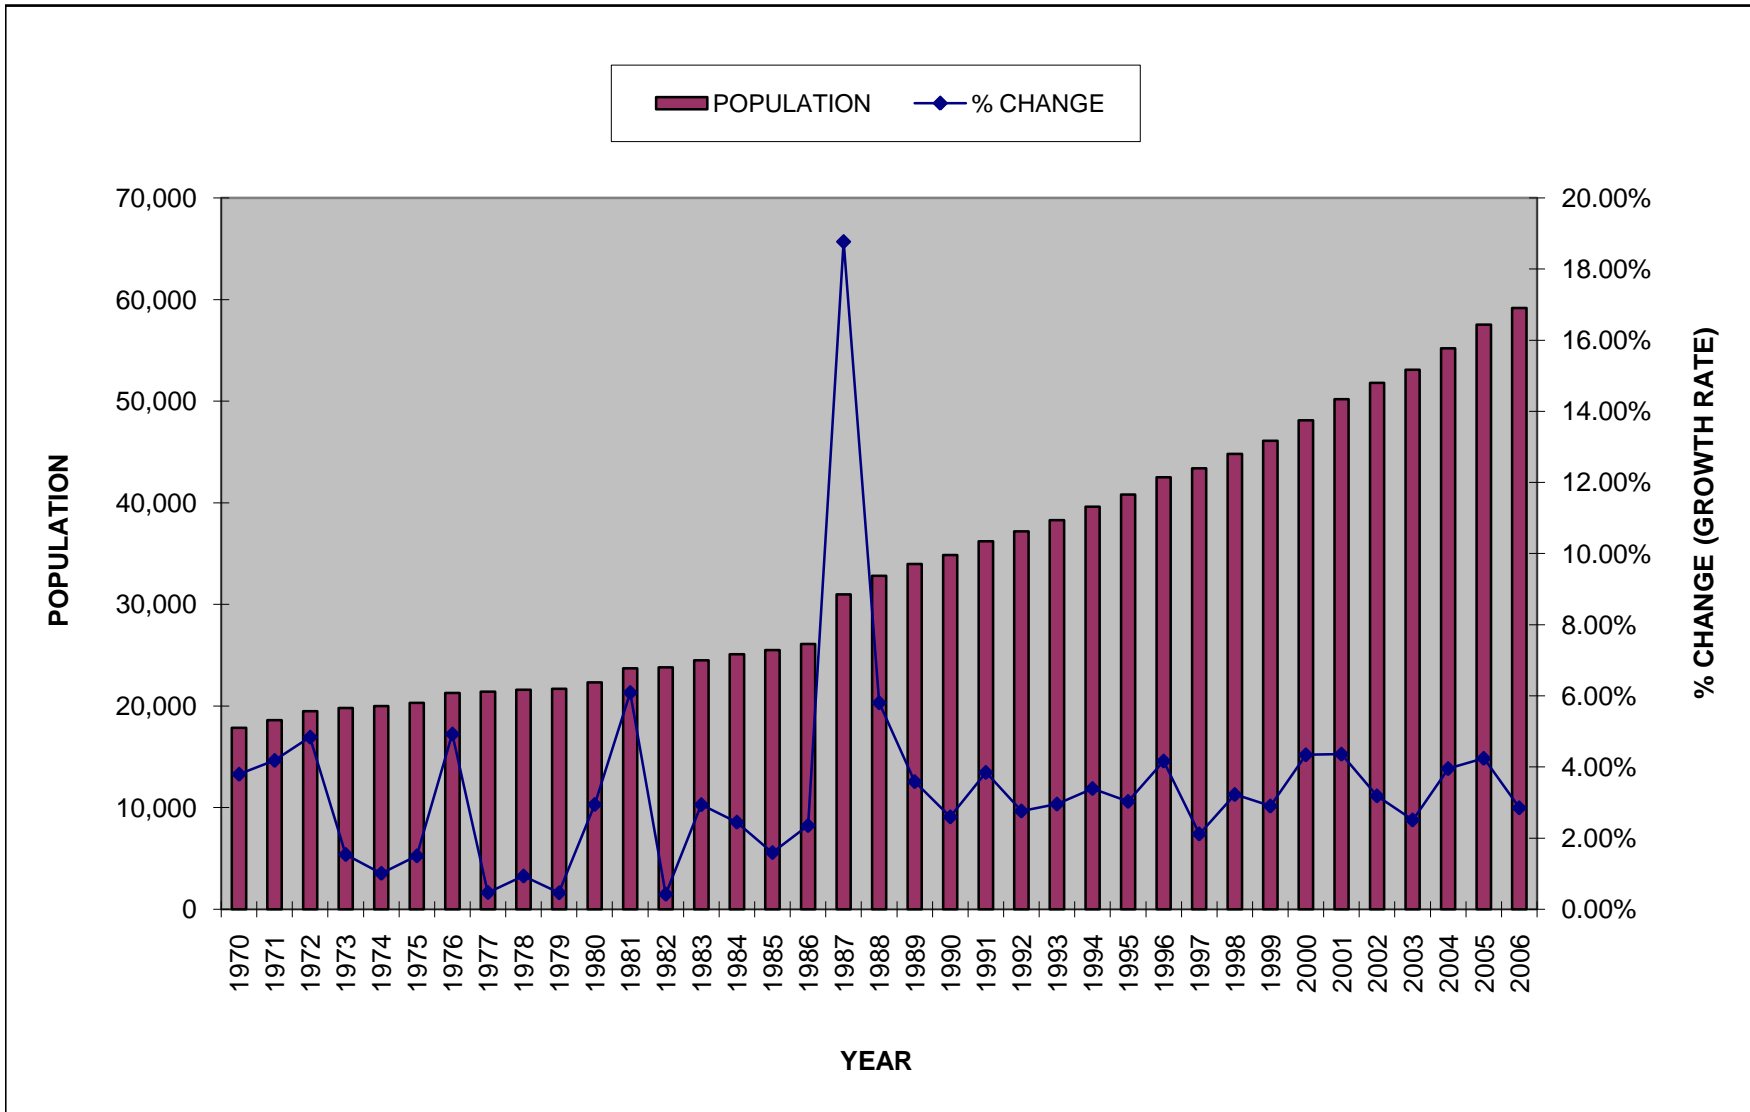

Chart 2: James City County Population and Growth Rate: 1970-2006

Notes:

1. The population for each year is estimated in the beginning of July each year.
2. In the years 1970 and 1990, the population is revised according to the Census data.
3. Source: Hampton Roads Planning District Commission.