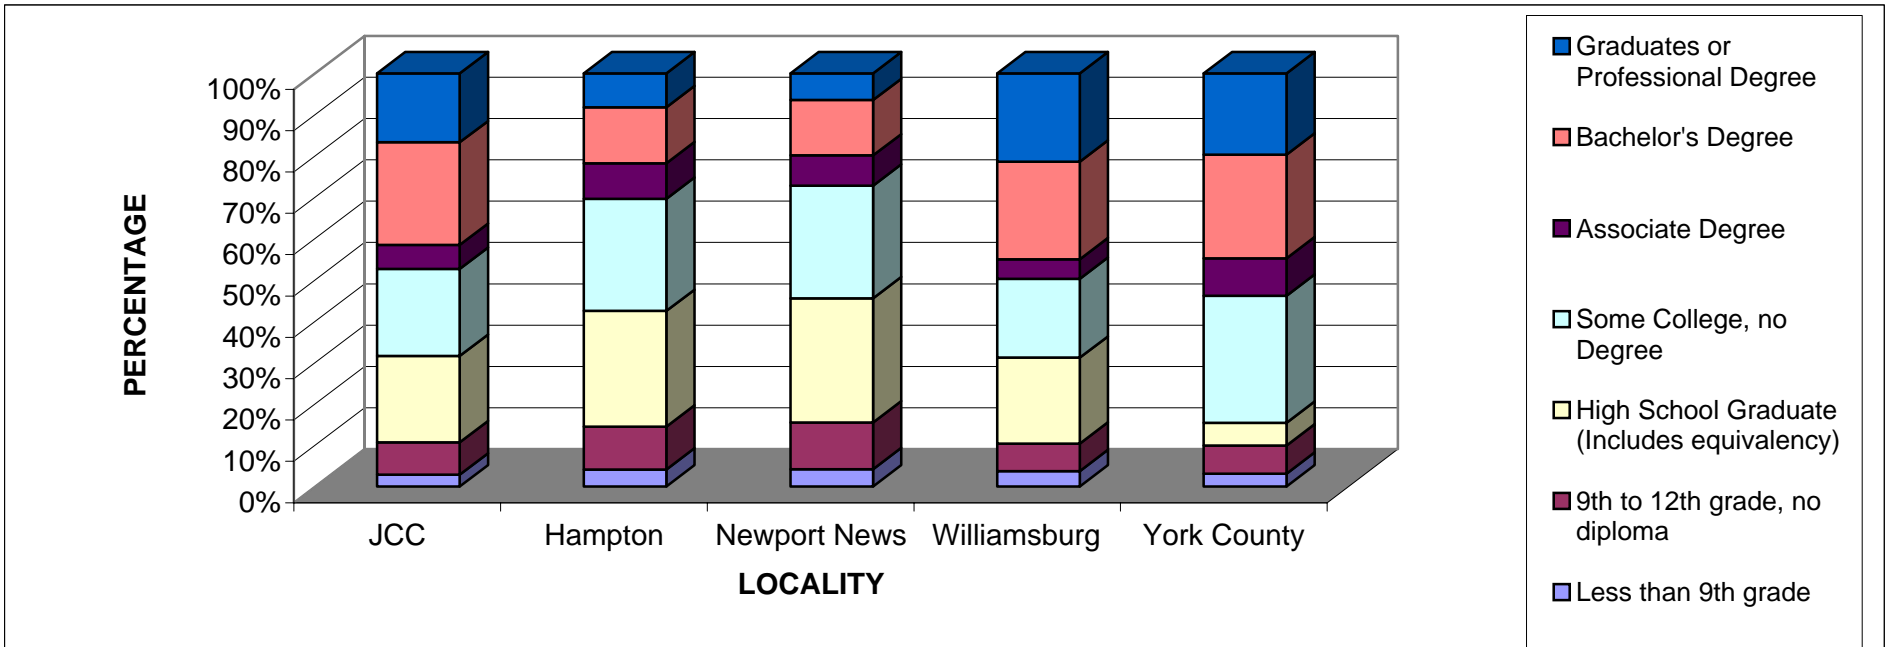

Education Attainment for Localities on the Peninsula - 2000										
	JCC		Hampton		Newport News		Williamsburg		York County	
Less than 9th grade	976	2.9%	3,823	4.1%	4,665	4.2%	202	3.8%	938	2.6%
9th to 12th grade, no diploma	2,679	7.9%	9,579	10.4%	12,388	11.3%	355	6.6%	2,070	5.7%
High School Graduate (Includes equivalency)	7,099	20.9%	25,890	28.0%	33,125	30.1%	1,115	20.8%	1,649	4.6%
Some College, no Degree	7,183	21.1%	25,119	27.2%	29,995	27.2%	1,023	19.1%	9,270	25.6%
Associate Degree	1,965	5.8%	7,928	8.6%	8,020	7.3%	252	4.7%	2,729	7.5%
Bachelor's Degree	8,449	24.8%	12,500	13.5%	14,735	13.4%	1,268	23.7%	7,567	20.9%
Graduates or Professional Degree	5,691	16.7%	7,638	8.3%	7,155	6.5%	1,145	21.4%	5,945	16.4%
Persons 25 years and over	34,042	100.0%	92,477	100.0%	110,083	100.0%	5,360	100.0%	36,168	100.0%

Notes:
1. Source: U.S. Census.