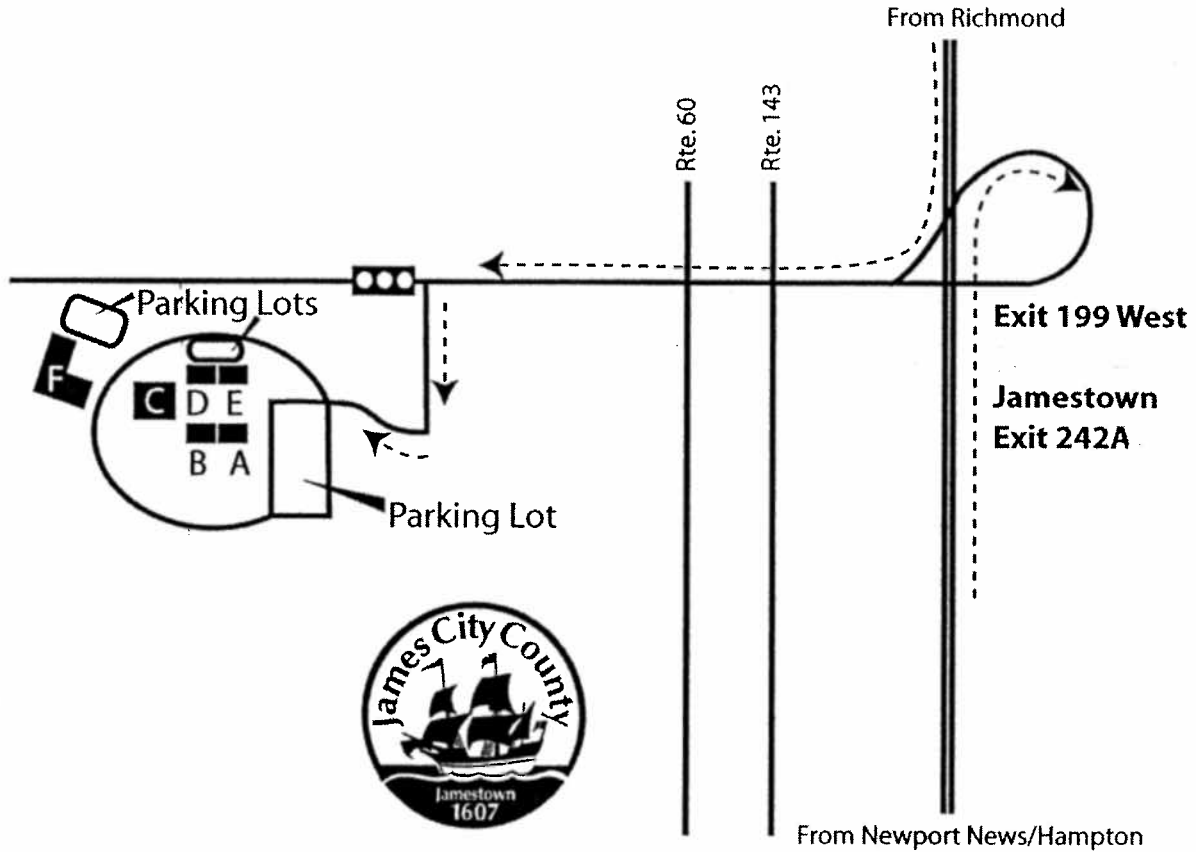

DIRECTIONS TO
JAMES CITY COUNTY PURCHASING OFFICE

101-F Mounts Bay Road, Suite 300
Williamsburg, VA 23185
757-253-6646

Take I-64 to Rt. 199 West (Jamestown Exit 242A). Turn left at 1st stoplight onto Mounts Bay Road (Entrance to Kingsmill). Make 1st right to enter the County Government Complex. Bear right at the top of the hill. Building F is on the right toward the rear of the complex.